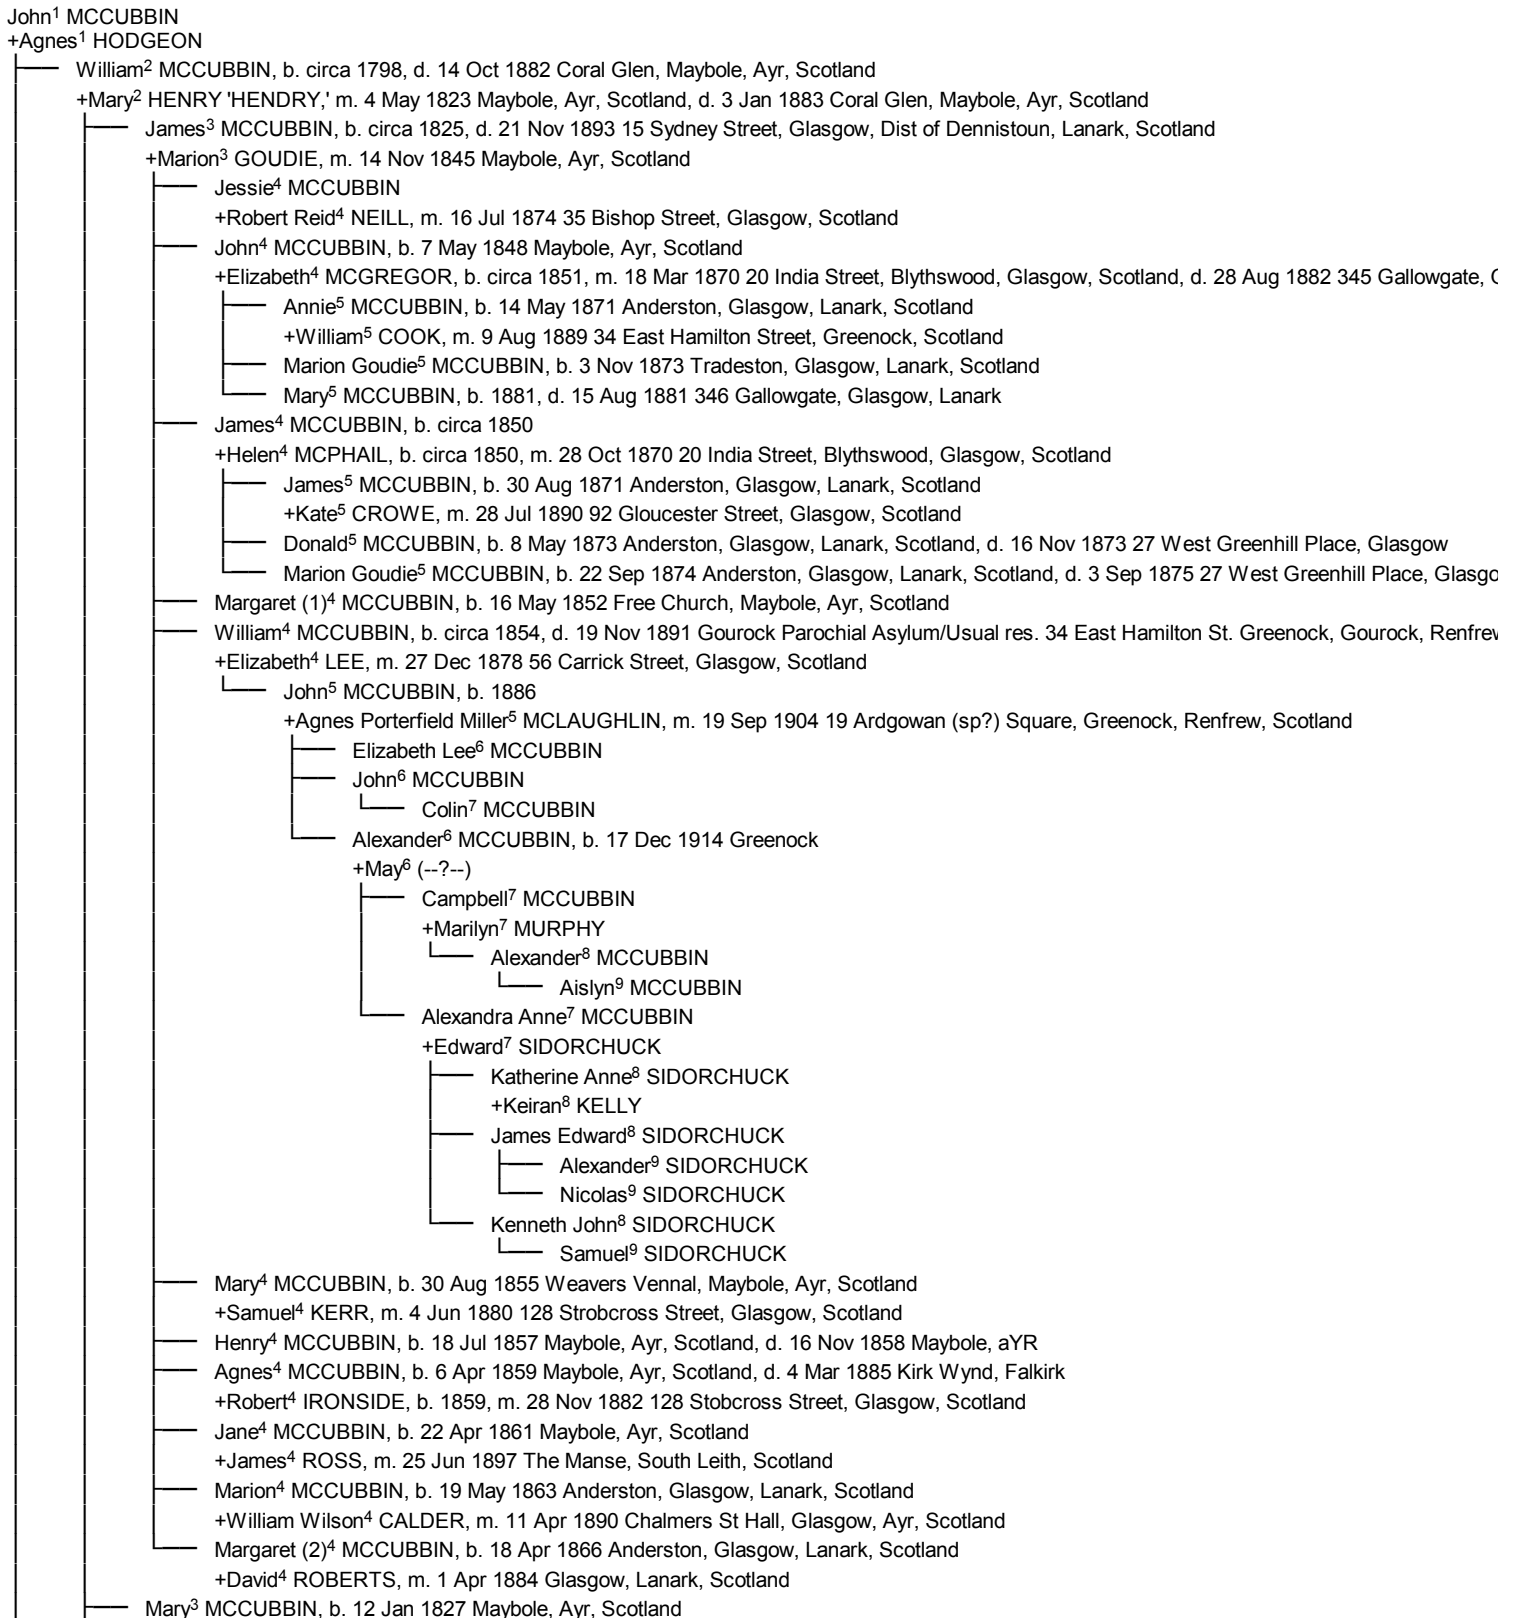

Descendant Indented Chart of John McCubbin & Agnes Hodgeon

---

┌ Isabella<sup>3</sup> MCCUBBIN, b. 22 Dec 1844 Maybole, Ayr, Scotland  
├ Charles<sup>2</sup> MCCUBBIN, b. 5 Feb 1799 Maybole, Ayr  
└ James<sup>2</sup> MCCUBBIN, b. 2 Aug 1800 Maybole, Ayr